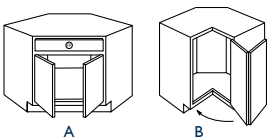

CORNER SINK BASES
ARMOIRES SOUS ÉVIER SUR PLANCHER EN COIN

A ANGLED CORNER SINK BASE w/FALSE PANEL / ARMOIRE EN ANGLE SOUS ÉVIER SUR PLANCHER EN COIN AV. FAUX PANNEAU

ACS36 L or R	ACS39 L or R	ACS42

B SQUARE CORNER SINK BASE / ARMOIRE CARRÉE SOUS ÉVIER SUR PLANCHER

CS36 L or R	CS39 L or R	CS42 L or R